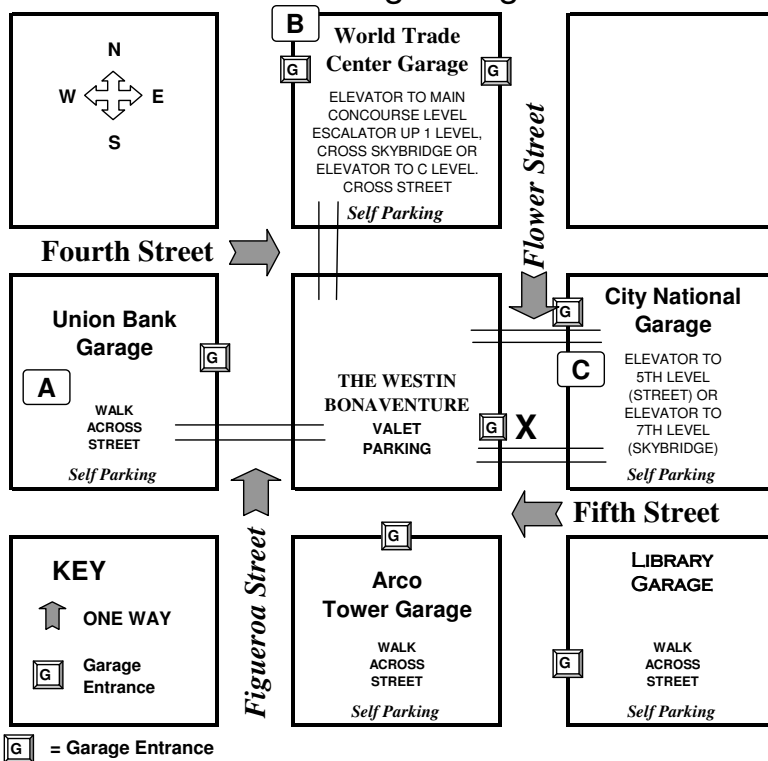

## Westin Bonaventure Hotel & Suites Directions and Parking Garages

### \* From 110 Freeway Northbound

Exit 3rd Street and turn right to Flower Street  
Proceed one block to enter Hotel Valet Parking  
on the Right hand side of the street.

### From 405 North

Travel to 10 Freeway East to 110 North  
(then follow above Southbound)

### From 110 Freeway Southbound

Exit 3rd Street and turn Left on Beaudry. Travel a  
block and follow the signs to Figueroa and  
Flower Streets. Turn Left and proceed to Flower.  
Turn Right proceed to parking structures.