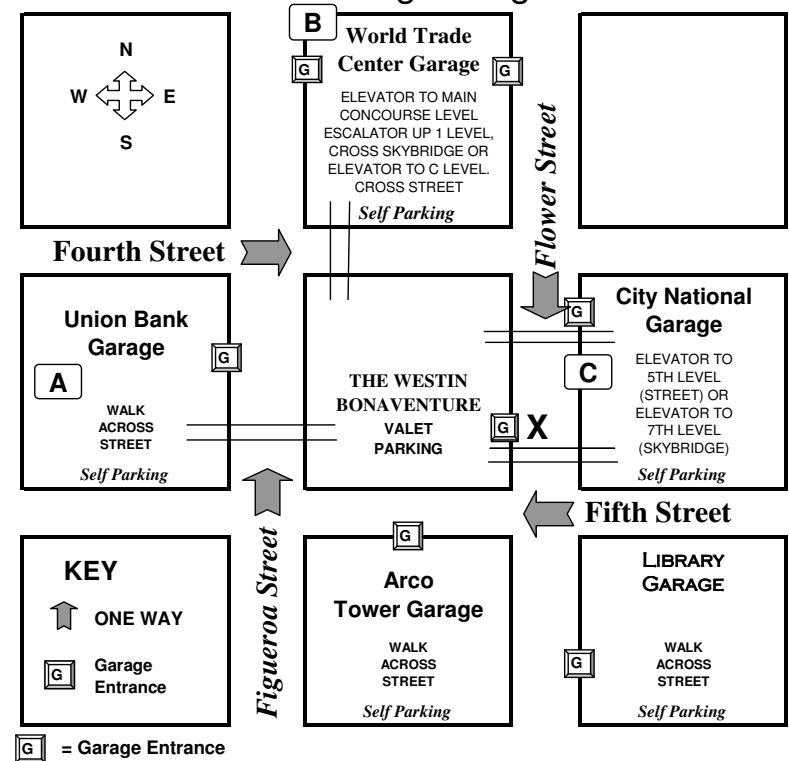

Westin Bonaventure Hotel & Suites Directions and Parking Garages

* From 110 Freeway Northbound

Exit 3rd Street and turn right to Flower Street
Proceed one block to enter Hotel Valet Parking
on the Right hand side of the street.

From 405 North

Travel to 10 Freeway East to 110 North
(then follow above Southbound)

From 110 Freeway Southbound

Exit 3rd Street and turn Left on Beaudry. Travel a
block and follow the signs to Figueroa and
Flower Streets. Turn Left and proceed to Flower.
Turn Right proceed to parking structures.