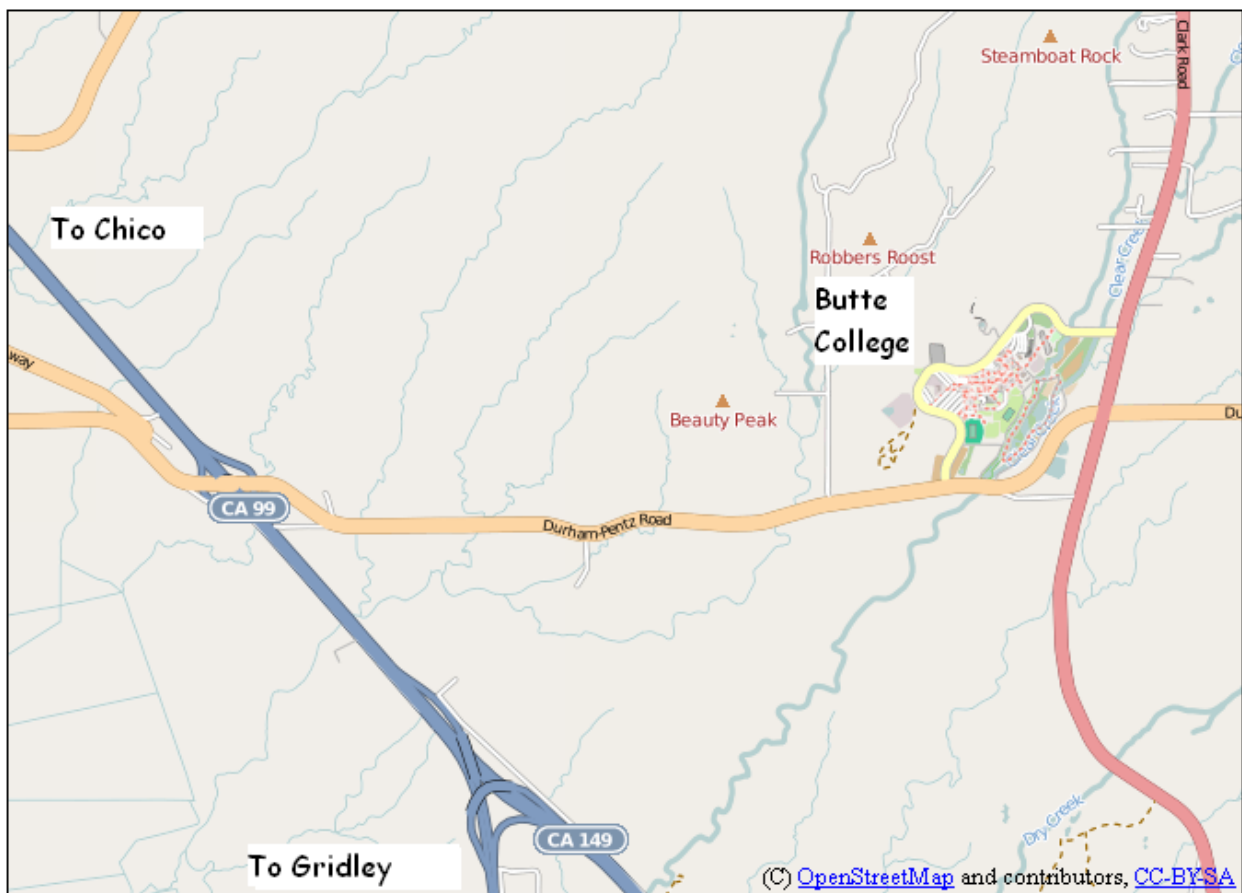

## Butte College Directions and Parking

### Directions

From the North – Take HWY 99 South through Chico. You may notice Butte College’s Chico Center on your left, but that is not where we will be holding the meeting. Approximately 7 miles south out of Chico, take exit 376 and turn left on Durham-Pentz Road. The main gate for Butte College will be on the left in 3.5 miles.

From the South – Take HWY 99 North towards Chico. About 20 miles after you pass through Gridley, and just after you pass the HWY 99/HWY 149 interchange, take exit 376 and turn right on Durham-Pentz Road. The main gate for Butte College will be on the left in 3.5 miles.