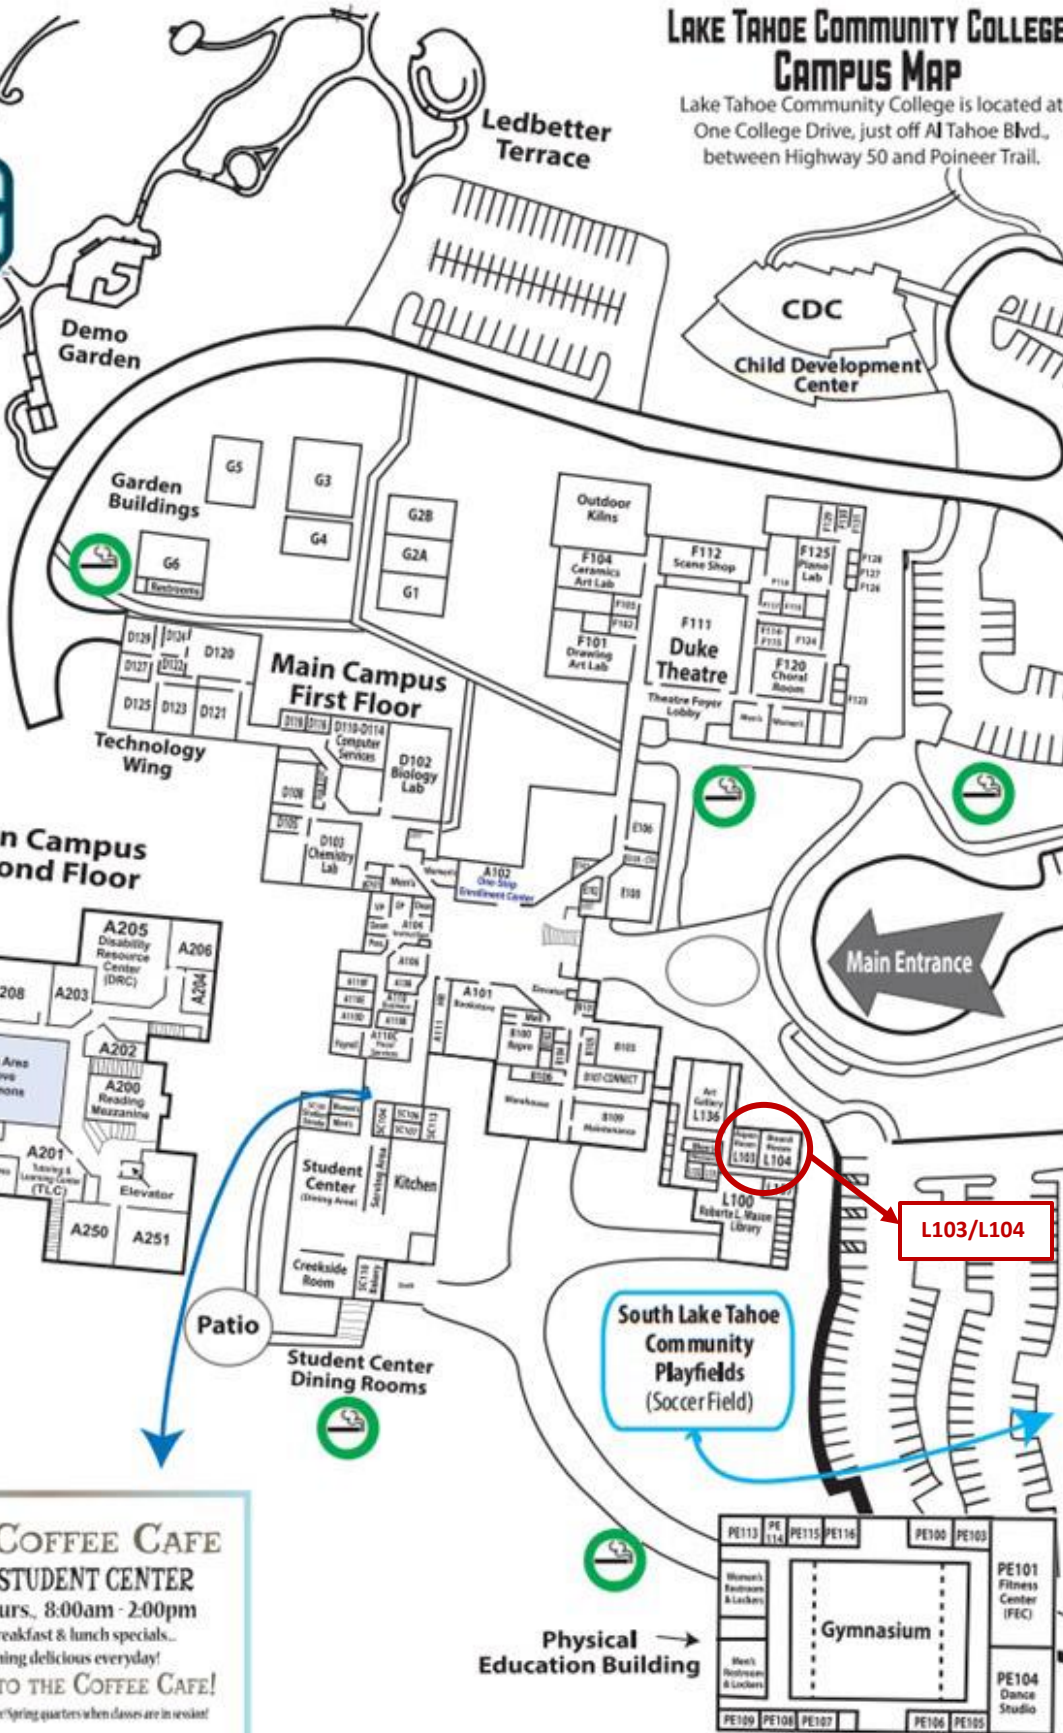

LAKE TAHOE COMMUNITY COLLEGE CAMPUS MAP

Lake Tahoe Community College is located at One College Drive, just off AI Tahoe Blvd., between Highway 50 and Pioneer Trail.

Main Entrance

L103/L104

LTCC'S COFFEE CAFE
IN THE STUDENT CENTER
 Mon. - Thurs. 8:00am - 2:00pm
 Drinks, breakfast & lunch specials...
 Something delicious everyday!
FIND YOUR WAY TO THE COFFEE CAFE!
 The Cafe is open during fall/Winter/Spring quarters when classes are in session!